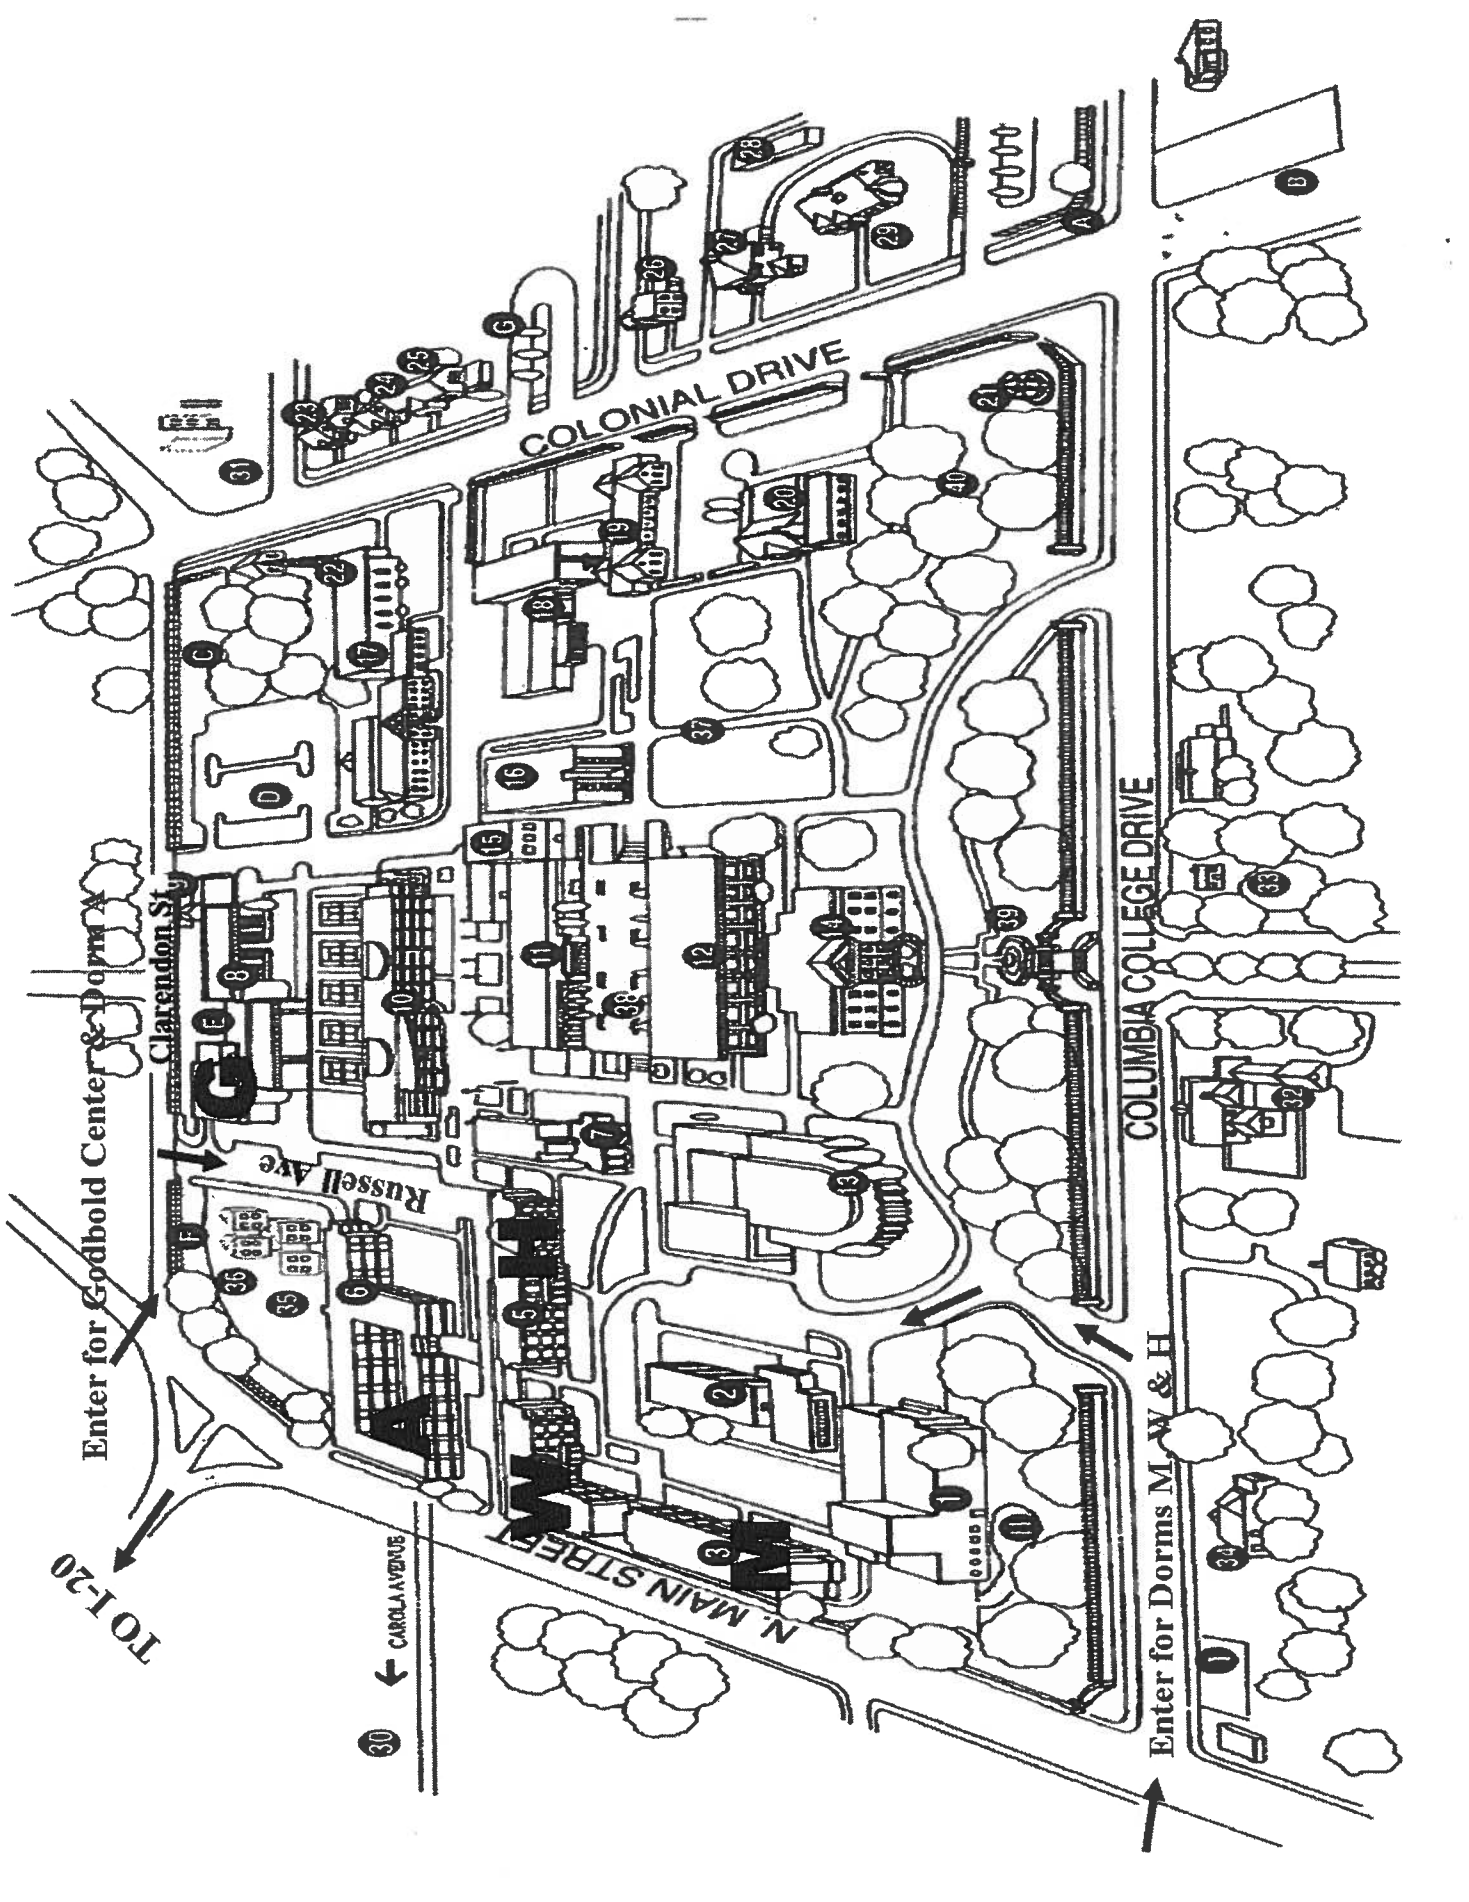

Enter for Godbold Center & Dorm A

Clarrington St.

Russell Ave.

COLONIAL DRIVE

COLUMBIA COLLEGE DRIVE

Enter for Dorms M, W & H

TO I-20

CAROLA AVENUE

N. MAIN STREET

30

B

33

32

31

30

31

30

29

28

27

26

25

24

23

22

21

20

19

18

17

16

15

14

13

12

11

10

9

8

7

6

5

4

3

2

1

0